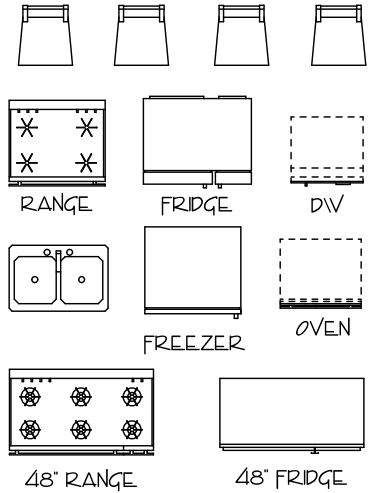

GARAGE

GOLF CART

BAR

BAR FRIDGE

DIV

BATH

LAUNDRY

IRONING BOARD

5' SHOWER/TUB

6' FREE STANDING TUB

3x4

3x3

5x3

KITCHEN

RANGE

FRIDGE

DIV

FREEZER

OVEN

48' RANGE

48' FRIDGE

FURNITURE GRID
1 SQUARE = 1 FOOT