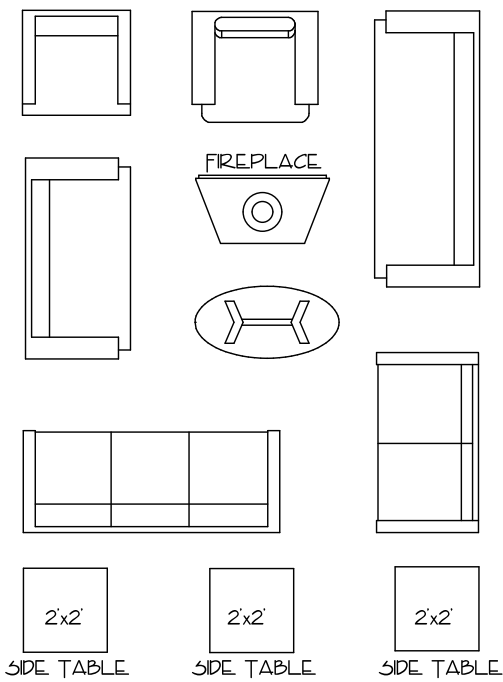

FURNITURE SYMBOLS

3/16" = 1'-0"

GAMES ROOM

OFFICE

FURNITURE GRID

1 SQUARE = 1 FOOT

FURNITURE SYMBOLS

3/16" = 1'-0"

GREAT ROOM

DINING ROOM

FURNITURE GRID

1 SQUARE = 1 FOOT

High end designs for high end clients

FURNITURE SYMBOLS

3/16" = 1'-0"

LIVING ROOM

BEDROOM

FURNITURE GRID

1 SQUARE = 1 FOOT

BOSS

High end designs for high end clients

DESIGN LTD.

FURNITURE SYMBOLS

3/16" = 1'-0"

5' SHOWER/TUB

6' FREE STANDING TUB

3x4

3x3

5x3

KITCHEN

RANGE

FRIDGE