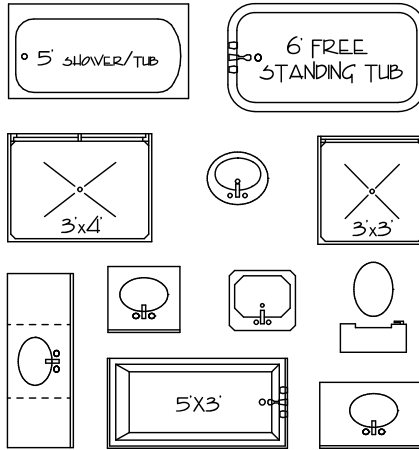

BEDROOM

FURNITURE GRID

1 SQUARE = 1 FOOT

BOSS

High end designs for high end clients

DESIGN LTD.

FURNITURE SYMBOLS

3/16" = 1'-0"

GARAGE

GOLF CART

BAR

BAR FRIDGE

DIV

BATH

LAUNDRY

IRONING BOARD

5' SHOWER/TUB

6' FREE STANDING TUB

3x4

3x3

5x3

KITCHEN

RANGE

FRIDGE

DIV

FREEZER

OVEN

48' RANGE

48' FRIDGE

FURNITURE GRID
1 SQUARE = 1 FOOT