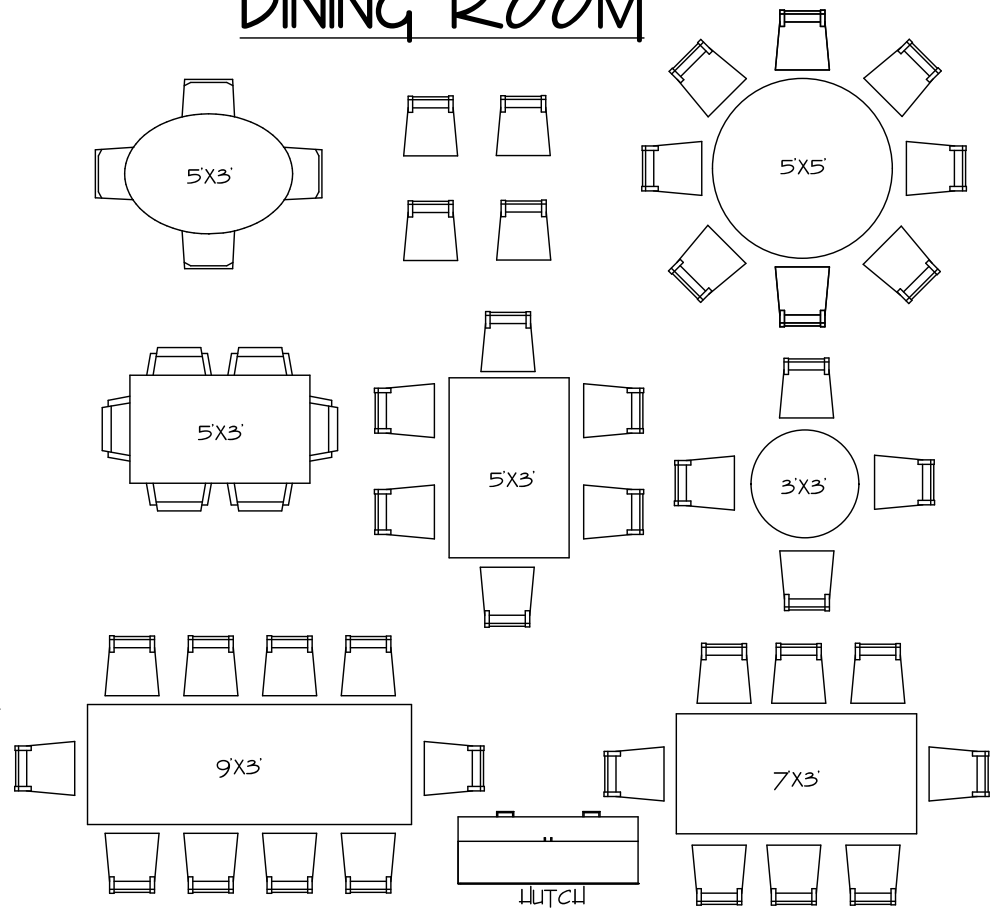

FURNITURE SYMBOLS

3/16" = 1'-0"

GAMES ROOM

OFFICE

FURNITURE GRID

1 SQUARE = 1 FOOT

FURNITURE SYMBOLS

3/16" = 1'-0"

GREAT ROOM

DINING ROOM

FURNITURE GRID

1 SQUARE = 1 FOOT

High end designs for high end clients

FURNITURE SYMBOLS

3/16" = 1'-0"

LIVING ROOM

BEDROOM

FURNITURE GRID

1 SQUARE = 1 FOOT

BOSS

High end designs for high end clients

DESIGN LTD.

FURNITURE SYMBOLS

3/16" = 1'-0"

5' SHOWER/TUB

6' FREE STANDING TUB

3x4

3x3

5x3

KITCHEN

RANGE

FRIDGE