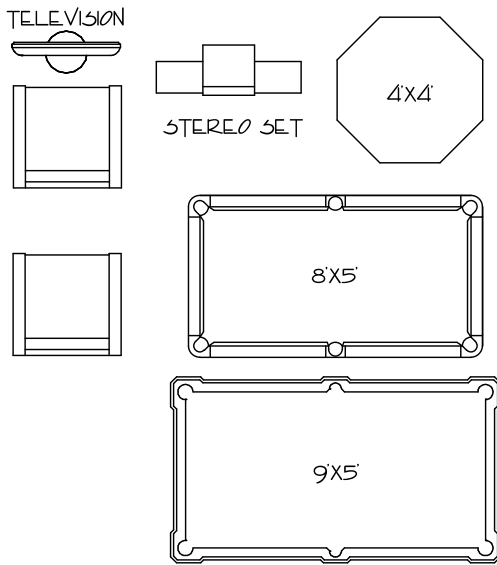

FURNITURE SYMBOLS

3/16" = 1'-0"

GAMES ROOM

OFFICE

FURNITURE GRID

1 SQUARE = 1 FOOT

FURNITURE SYMBOLS

3/16" = 1'-0"

GREAT ROOM

DINING ROOM

FURNITURE GRID

1 SQUARE = 1 FOOT

High end designs for high end clients

FURNITURE SYMBOLS

3/16" = 1'-0"

LIVING ROOM

BEDROOM

FURNITURE GRID

1 SQUARE = 1 FOOT

BOSS

High end designs for high end clients

DESIGN LTD.

FURNITURE SYMBOLS

3/16" = 1'-0"

5' SHOWER/TUB

6' FREE STANDING TUB

3x4

3x3

5x3

KITCHEN

RANGE

FRIDGE