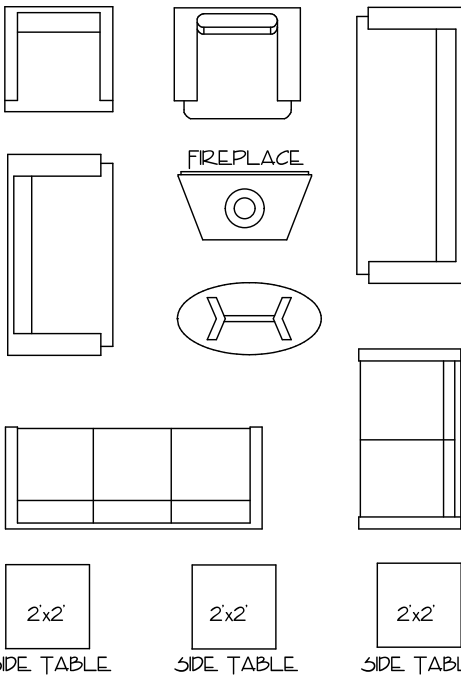

FURNITURE SYMBOLS

3/16" = 1'-0"

GAMES ROOM

OFFICE

FURNITURE GRID

1 SQUARE = 1 FOOT

FURNITURE SYMBOLS

3/16" = 1'-0"

GREAT ROOM

DINING ROOM

FURNITURE GRID

1 SQUARE = 1 FOOT

High end designs for high end clients

FURNITURE SYMBOLS

3/16" = 1'-0"

LIVING ROOM

BEDROOM

FURNITURE GRID

1 SQUARE = 1 FOOT

BOSS

High end designs for high end clients

DESIGN LTD.

FURNITURE SYMBOLS

3/16" = 1'-0"

5' SHOWER/TUB

6' FREE STANDING TUB

3x4

3x3

5x3

KITCHEN

RANGE

FRIDGE