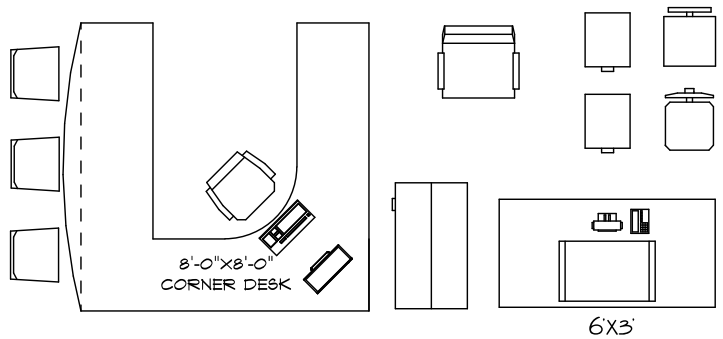

FURNITURE SYMBOLS

3/16" = 1'-0"

GAMES ROOM

OFFICE

FURNITURE GRID

1 SQUARE = 1 FOOT

FURNITURE SYMBOLS

3/16" = 1'-0"

GREAT ROOM

DINING ROOM

FURNITURE GRID

1 SQUARE = 1 FOOT

High end designs for high end clients

FURNITURE SYMBOLS

3/16" = 1'-0"

LIVING ROOM

BEDROOM

FURNITURE GRID

1 SQUARE = 1 FOOT

BOSS

High end designs for high end clients

DESIGN LTD.

FURNITURE SYMBOLS

3/16" = 1'-0"

5' SHOWER/TUB

6' FREE STANDING TUB

3x4

3x3

5x3

KITCHEN

RANGE

FRIDGE