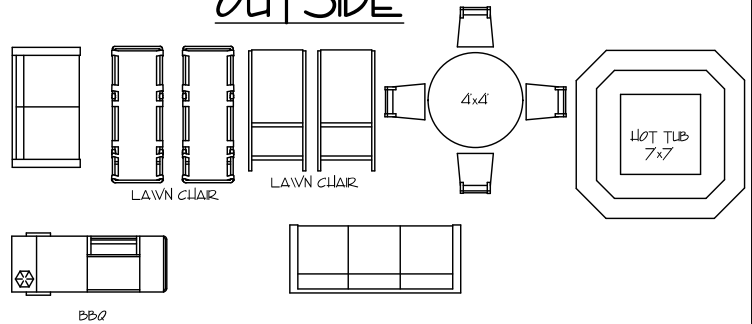

FURNITURE SYMBOLS

1/8"=1'-0"

GREAT ROOM

BEDROOM

BATH

LIVING ROOM

OUTSIDE

FURNITURE GRID
1 SQUARE = 1 FOOT

FURNITURE SYMBOLS

1/8" = 1'-0"

DINING ROOM

OFFICE

FURNITURE GRID

1 SQUARE = 1 FOOT

GARAGE

BAR

LAUNDRY

KITCHEN

GAMES ROOM