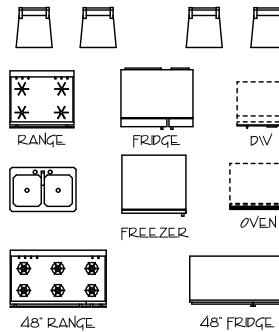

FURNITURE SYMBOLS

1/8"=1'-0"

GREAT ROOM

BEDROOM

BATH

LIVING ROOM

OUTSIDE

FURNITURE GRID
1 SQUARE = 1 FOOT

FURNITURE SYMBOLS

1/8" = 1'-0"

DINING ROOM

OFFICE

FURNITURE GRID

1 SQUARE = 1 FOOT

GARAGE

BAR

LAUNDRY

KITCHEN

GAMES ROOM