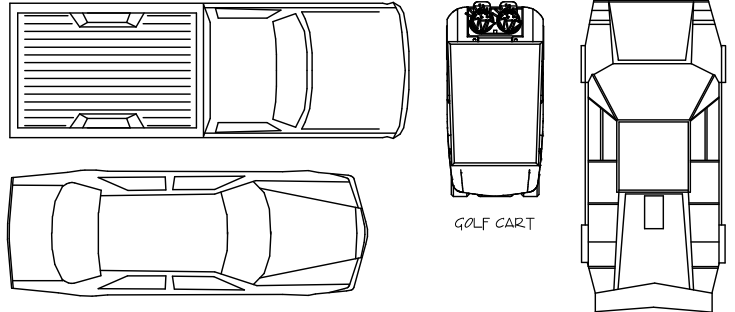

FURNITURE SYMBOLS

1/8"=1'-0"

GREAT ROOM

BEDROOM

BATH

LIVING ROOM

OUTSIDE

FURNITURE GRID
1 SQUARE = 1 FOOT

FURNITURE SYMBOLS

1/8" = 1'-0"

DINING ROOM

OFFICE

FURNITURE GRID

1 SQUARE = 1 FOOT

GARAGE

BAR