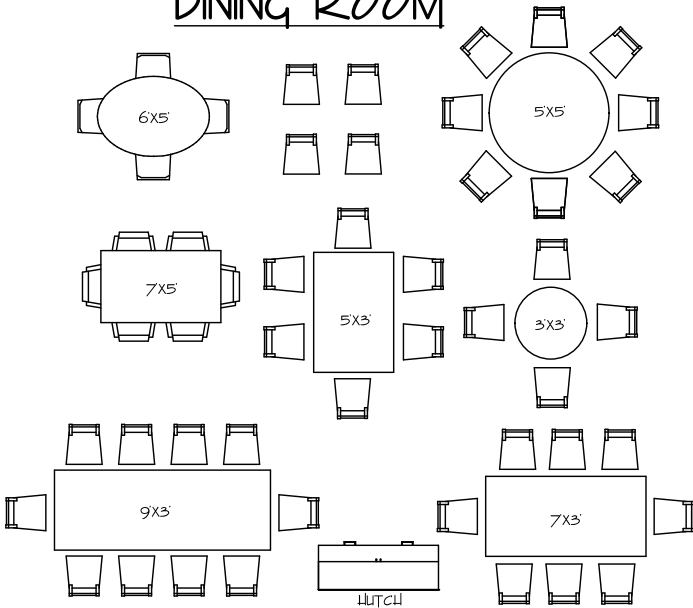

FURNITURE SYMBOLS

1/8"=1'-0"

GREAT ROOM

BEDROOM

BATH

LIVING ROOM

OUTSIDE

FURNITURE GRID
1 SQUARE = 1 FOOT

FURNITURE SYMBOLS

1/8" = 1'-0"

DINING ROOM

OFFICE

FURNITURE GRID

1 SQUARE = 1 FOOT

GARAGE

BAR

LAUNDRY

KITCHEN

GAMES ROOM