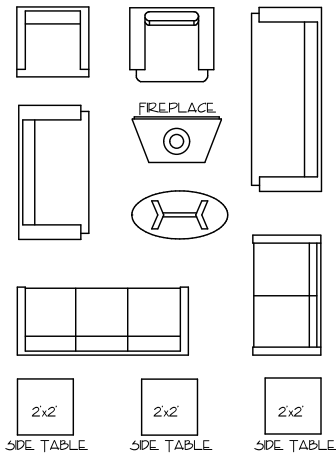

FURNITURE SYMBOLS

1/8"=1'-0"

GREAT ROOM

BEDROOM

BATH

LIVING ROOM

OUTSIDE

FURNITURE GRID
1 SQUARE = 1 FOOT

FURNITURE SYMBOLS

1/8" = 1'-0"

DINING ROOM

OFFICE

FURNITURE GRID

1 SQUARE = 1 FOOT

GARAGE

BAR

LAUNDRY

KITCHEN

GAMES ROOM