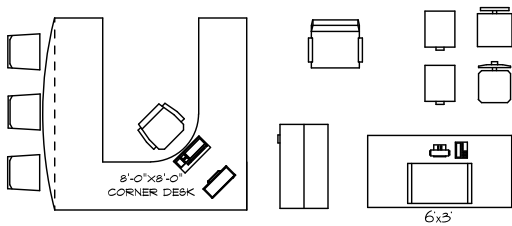

FURNITURE SYMBOLS

1/8"=1'-0"

GREAT ROOM

BEDROOM

BATH

LIVING ROOM

OUTSIDE

FURNITURE GRID
1 SQUARE = 1 FOOT

FURNITURE SYMBOLS

1/8" = 1'-0"

DINING ROOM

OFFICE

FURNITURE GRID

1 SQUARE = 1 FOOT

GARAGE

BAR