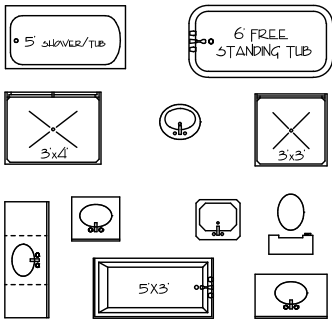

FURNITURE SYMBOLS

1/8"=1'-0"

GREAT ROOM

BEDROOM

BATH

LIVING ROOM

OUTSIDE

FURNITURE GRID
1 SQUARE = 1 FOOT

FURNITURE SYMBOLS

1/8" = 1'-0"

DINING ROOM

OFFICE

FURNITURE GRID

1 SQUARE = 1 FOOT

GARAGE

BAR

LAUNDRY

KITCHEN

GAMES ROOM