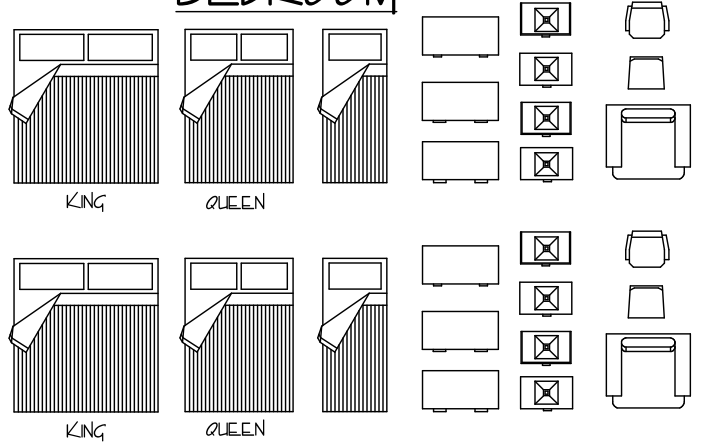

FURNITURE SYMBOLS

1/8"=1'-0"

GREAT ROOM

BEDROOM

BATH

LIVING ROOM

OUTSIDE

FURNITURE GRID
1 SQUARE = 1 FOOT

FURNITURE SYMBOLS

1/8" = 1'-0"

DINING ROOM

OFFICE

FURNITURE GRID

1 SQUARE = 1 FOOT

GARAGE

BAR