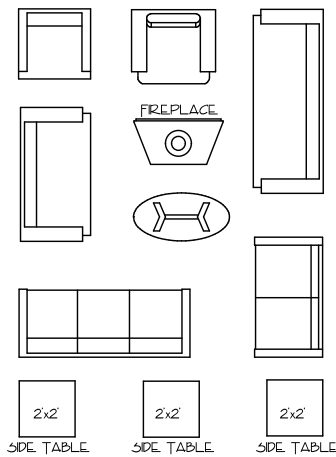

FURNITURE SYMBOLS

1/8"=1'-0"

GREAT ROOM

BEDROOM

BATH

LIVING ROOM

OUTSIDE

FURNITURE GRID
1 SQUARE = 1 FOOT

FURNITURE SYMBOLS

1/8" = 1'-0"

DINING ROOM

OFFICE

FURNITURE GRID

1 SQUARE = 1 FOOT

GARAGE

BAR

LAUNDRY

KITCHEN

GAMES ROOM