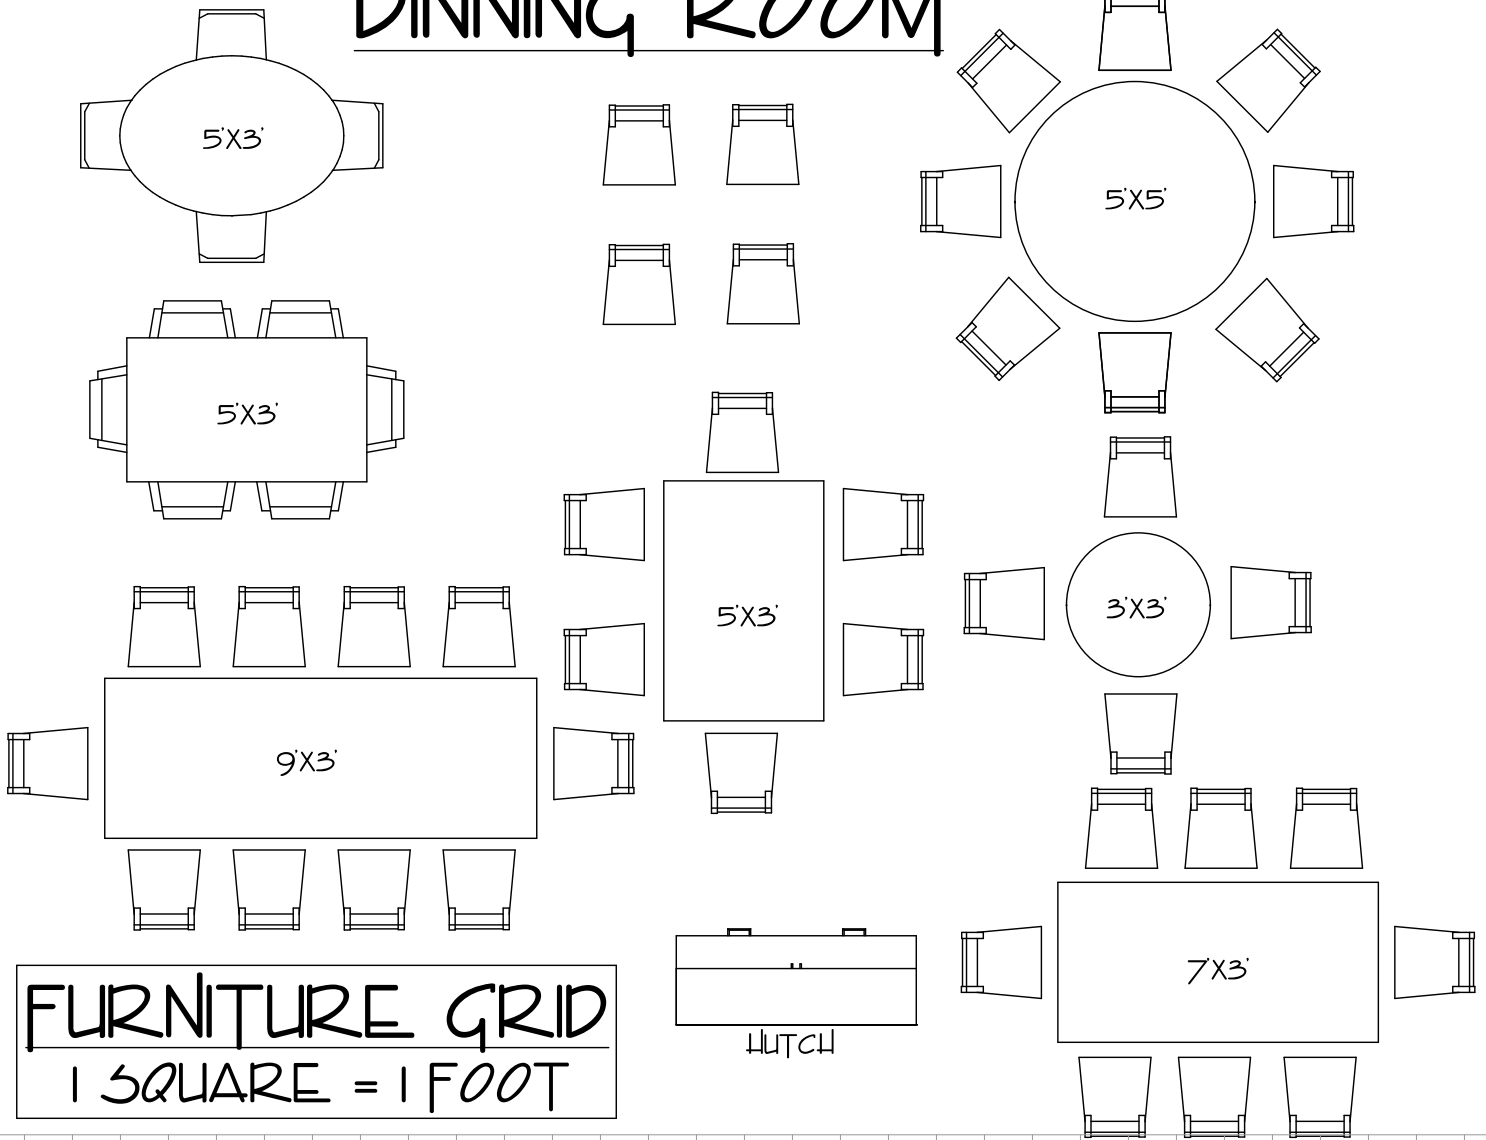

### FURNITURE GRID

1 SQUARE = 1 FOOT

### LIVING ROOM

SIDE TABLE

SIDE TABLE

SIDE TABLE

## DINNING ROOM