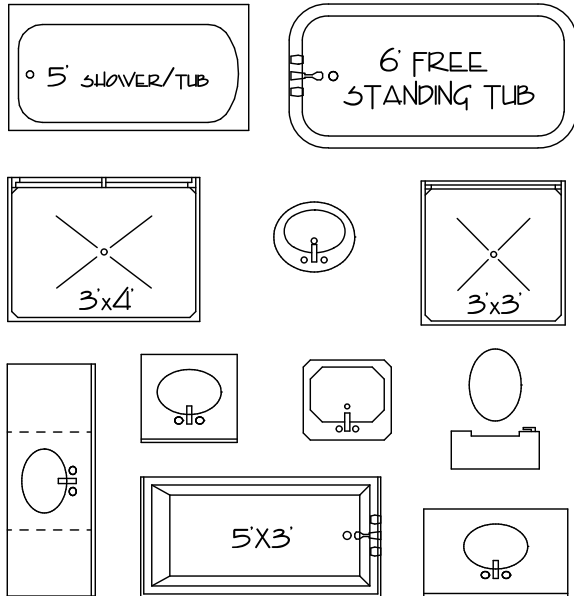

FURNITURE SYMBOLS

1/4" = 1'-0"

BATH